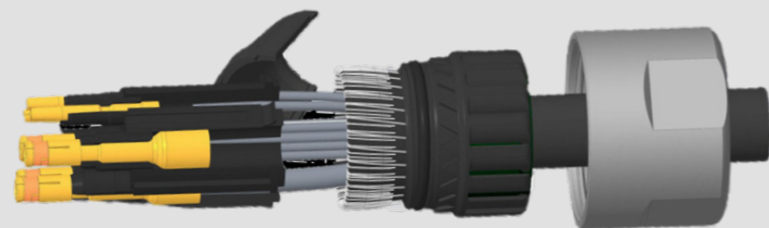

Around the world, our team members work urgently to provide connectivity solutions and support, giving our customers what they need, when they need it.

The Icotronix Portfolio

Product	TKD part no.	Icotronix part no.	Description	Clamping range/ type in mm	Other clamping ranges in mm
	Immediately available from stock		Immediately available from stock		Short term orderable
	6507418	A1AF2412BNNNN500	M23 SIGNAL 12-pole with SCREW CLAMP RING	6,5 - 10,0	Ø 3,5 - 5,0 Ø 5,0 - 7,5 Ø 9,0 - 12,5 Ø 14,5 - 16,7
	6507419	A1AF2417ANNNN500	M23 SIGNAL 17-pole with SCREW CLAMP RING	6,5 - 10,0	
	6507424	B1AF2406ANNNN500	M23 POWER 6-pole with SCREW CLAMP RING	6,5 - 10,0	
	6507425	B1AF2506ANNNN500	M23 POWER 6-pole with SCREW CLAMP RING	9,0 - 12,5	
	6507426	B1AF2606ANNNN500	M23 POWER 6-pole with SCREW CLAMP RING	12,0 - 15,0	
	6507432	B1AF2508ANNNN500	M23 POWER 8-pole with SCREW CLAMP RING	9,0 - 12,5	
	6507433	B1AF2608ANNNN500	M23 POWER 8-pole with SCREW CLAMP RING	12,0 15,0	
	6507420	A3AC0012CNNNN500	ANGLE BOX M23 SIGNAL 12-pole with O-RING	ROTATABLE FLANGE 25x25 ROTATABLE FLANGE 25x25	
	6507421	A3AC0017CNNNN500	ANGLE BOX M23 SIGNAL 17-pole with O-RING		
	6507422	B3AC0006BNNNN500	ANGLE BOX M23 POWER 6-pole with O-RING	ROTATABLE FLANGE 25x25 ROTATABLE FLANGE 25x25	
	6507423	B3AC0008BNNNN500	ANGLE BOX M23 POWER 8-pole with O-RING		
	8500450	Z1-000010-01-00	CONNECTOR for DRIVE-CLIQ-cable PROTECTION type IP67 - METAL	N. SIEMENS 6FX2003-0DM67	
	6507427	54-000002-01-22	POWER Crimping contacts 2,0 mm Crimping range 0,35 - 2,5 mm ²	FEMALE CONTACT	
	6507430	03-000002-01-22	POWER Crimping contacts 2,0 mm Crimping range 0,35 - 2,5 mm ²	MALE CONTACT	
	6507428	04-000001-01-22	SIGNAL Crimping contacts 1,0 mm Crimping range 0,14 - 1,0 mm ²	FEMALE CONTACT	
	6507429	03-000001-01-22	SIGNAL Crimping contacts 1,0 mm Crimping range 0,14 - 1,0 mm ²	MALE CONTACT	