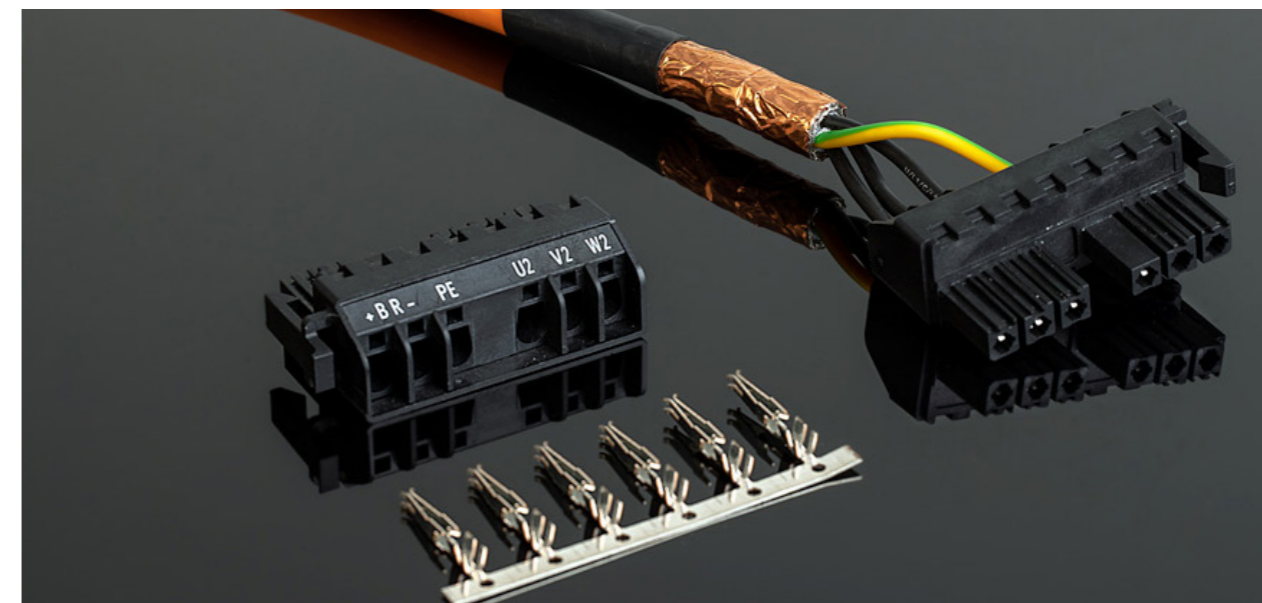

According to the above standards

Available to order in addition to stock

The power connectors can also be ordered in the 9-pin version in all terminal ranges.

The flange sockets are also available with a flange size of 28x28mm both for power and signal.

NEW

M40 series - power 6/8/9 pole.

Siemens S120 connector with screw and crimp connection.

Crimp tool for the contacts of the signal and power connectors.

TKD
an INFINIT® brand

About Infinite Electronics

Infinite Electronics has a global portfolio of leading in-stock connectivity solution brands. Infinite's brands help propel the world's innovators forward by working urgently to provide products, solutions and real-time support for their customers. Infinite's brands serve customers across a wide range of industries with a broad inventory selection, same-day shipping and 24/7 customer service. Learn more at infiniteelectronics.com.